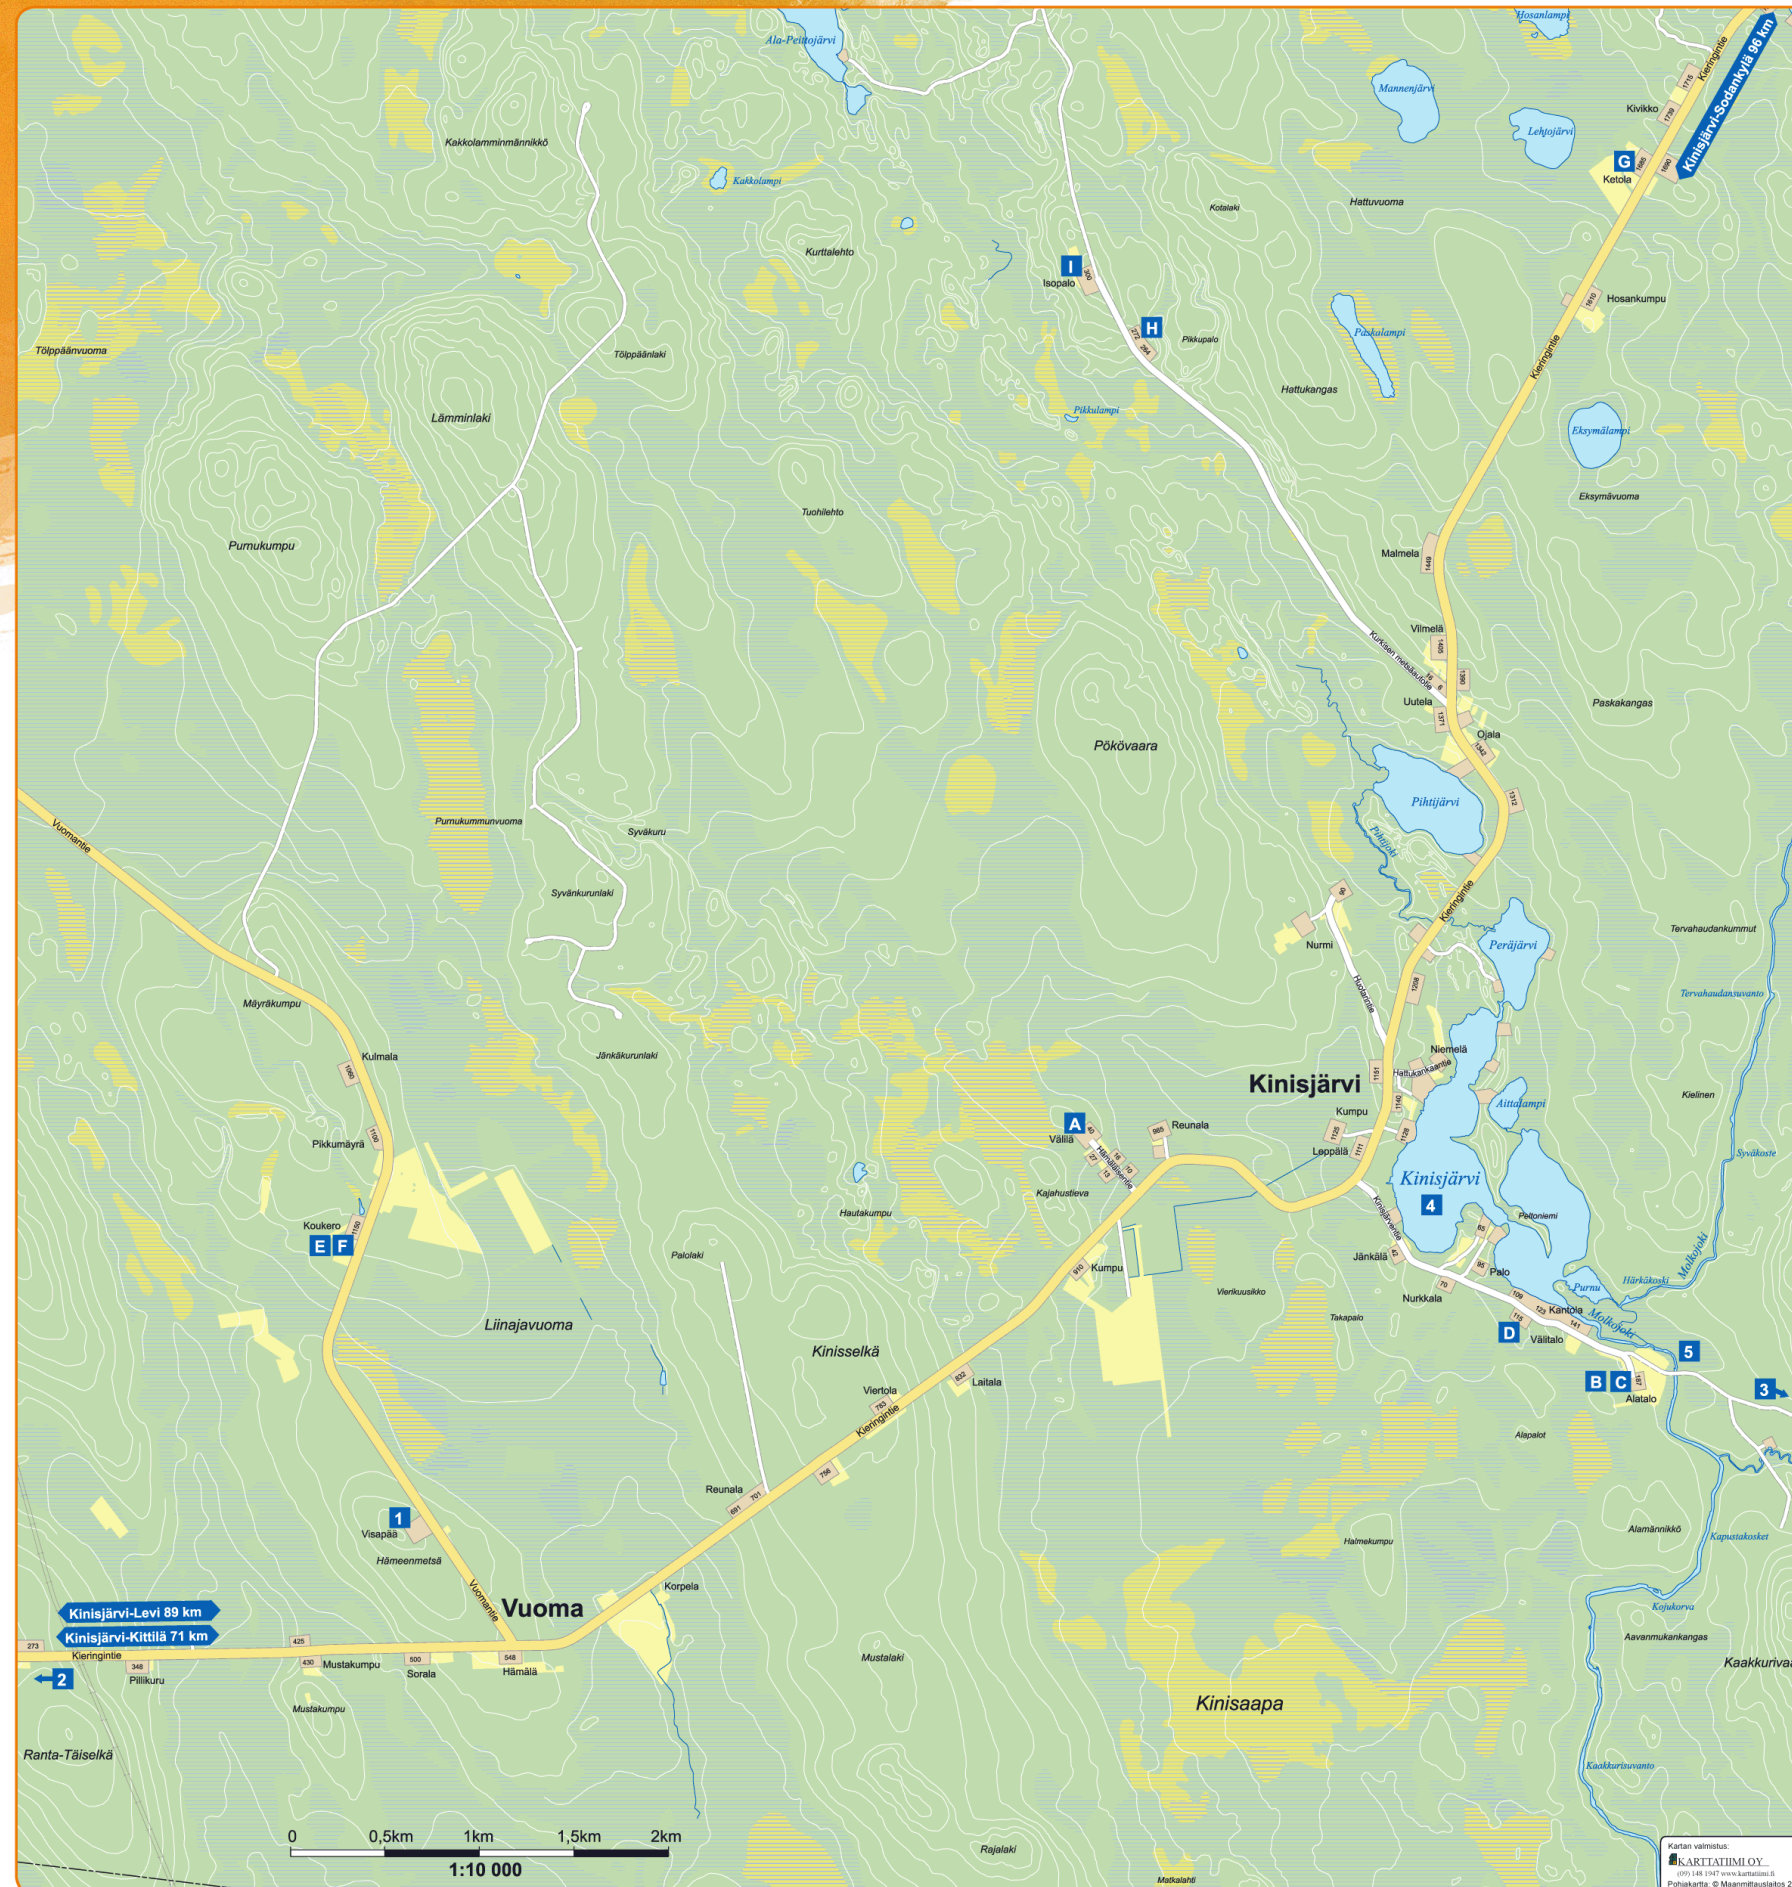

Kylä Kittilässä - Village in Kittilä

Tässä kylässä - In this village

Kinisjärven vesistö tarjoaa oivat puitteet monen harrastukseen aina kalastuksesta melontaan. Järvestä laskee myös kalaisa ja hyvä keväinen melontakohde, Molkojoki, aina Ounasjokeen asti. Kinisjärvellä järjestetään joka kevät suosittu reki-pilkkikisa sekä kesällä soutu-uistelukilpailut.

The Kinisjärvi water system offers a setting for many interests, from fishing to canoeing. The lake is the source of the fish-rich River Molkojoki, which also offers good spring canoeing, as far as the River Ounasjoki. Lake Kinisjärvi is the site of two competitions: a popular ice fishing competition in spring and a rowing and troling competition in summer.

kinisjarvi-vuoma.lappi.fi

Käynti- ja luontokohteet - Sights

1 Kylätalo <i>Village hall</i>	4 Kinisjärvi <i>Lake Kinisjärvi</i>
2 Erotusaita, Täiselkä <i>Reindeer corral at Täiselkä</i>	5 Molkojoki <i>River Molkojoki</i>
3 Erotusaita, Urakkapulju <i>Reindeer corral at Urakkapulju</i>	

Kylän palvelut - Services

A Hämmäläisen maitotila ja majoitus	G Hangasvaaran porotila
B Antti Kantulan Porotila ja poromatkailu	H Metsätransport, Sauli Kurkinen
C Hieronta- ja jäsenkorjauspalvelu, Nikumaa	I Aki Kurkinen, kengitysseppä
D Seppo Kantolan porotila	J Kinisjärven vesiosuuskunta (ei merkitty karttaan)
E Mettän Aartheet, marjatuotteet, luonnontuotealan koulutus, perinnekeisyt	
F Palon porotila	

Merkkien selite - Legend

	Päätie	Main road
	Paikallistie	Local road
	Osoitetie	Road with addresses
	Muu tie	Other road
	Sähkölinja	Power line
	Puro tai oja	Stream or ditch
	Kunnan raja	Municipal border
	Avosuo	Open bog
	Metsä	Forest
	Pelto	Field
	Rakennettu alue	Built-up area
	Suo	Bog/fen/swamp
	Vesialue	River basin / watershed

Olet tässä - You are here

Katso lisää Kittilän palveluita:
Check more services in Kittilä:

www.kittila.fi
www.levi.fi