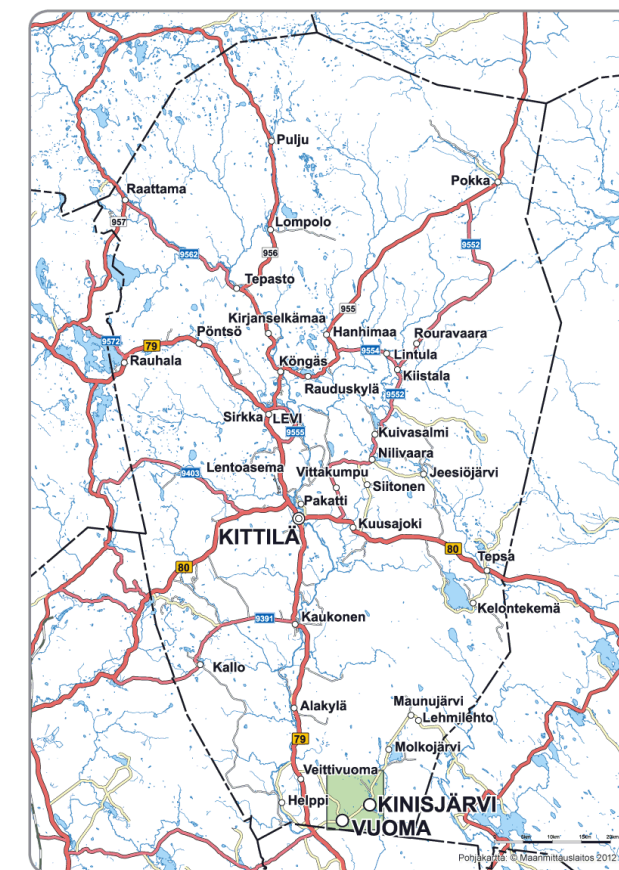

Kylä Kittilässä - Village in Kittilä

Tässä kylässä - In this village

Kinisjärven vesistö tarjoaa oivat puitteet monen harrastukseen aina kalastuksesta melontaan. Järvestä laskee myös kalaisa ja hyvä keväinen melontakohde, Molkojoki, aina Ounasjokeen asti. Kinisjärvellä järjestetään joka kevät suosittu reki-pilkkikisa sekä kesällä soutu-uistelukilpailut.

The Kinisjärvi water system offers a setting for many interests, from fishing to canoeing. The lake is the source of the fish-rich River Molkojoki, which also offers good spring canoeing, as far as the River Ounasjoki. Lake Kinisjärvi is the site of two competitions: a popular ice fishing competition in spring and a rowing and troling competition in summer.

kinisjarvi-vuoma.lappi.fi

Käynti- ja luontokohteet - Sights

1 Kylätalo <i>Village hall</i>	4 Kinisjärvi <i>Lake Kinisjärvi</i>
2 Erotusaita, Täiselkä <i>Reindeer corral at Täiselkä</i>	5 Molkojoki <i>River Molkojoki</i>
3 Erotusaita, Urakkapulju <i>Reindeer corral at Urakkapulju</i>	

Kylän palvelut - Services

A Hämmäläisen maitotila ja majoitus	G Hangasvaaran porotila
B Antti Kantulan Porotila ja poromatkailu	H Metsätransport, Sauli Kurkinen
C Hieronta- ja jäsenkorjauspalvelu, Nikumaa	I Aki Kurkinen, kengitysseppä
D Seppo Kantolan porotila	J Kinisjärven vesiosuuskunta (ei merkitty karttaan)
E Mettän Aartheet, marjatuotteet, luonnontuotealan koulutus, perinnekeisyt	
F Palon porotila	

Merkkien selite - Legend

	Päätie	Main road
	Paikallistie	Local road
	Osoitetie	Road with addresses
	Muu tie	Other road
	Sähkölinja	Power line
	Puro tai oja	Stream or ditch
	Kunnan raja	Municipal border
	Avosuo	Open bog
	Metsä	Forest
	Pelto	Field
	Rakennettu alue	Built-up area
	Suo	Bog/fen/swamp
	Vesialue	River basin / watershed

Olet tässä - You are here

Katso lisää Kittilän palveluita:
Check more services in Kittilä:

www.kittila.fi
www.levi.fi