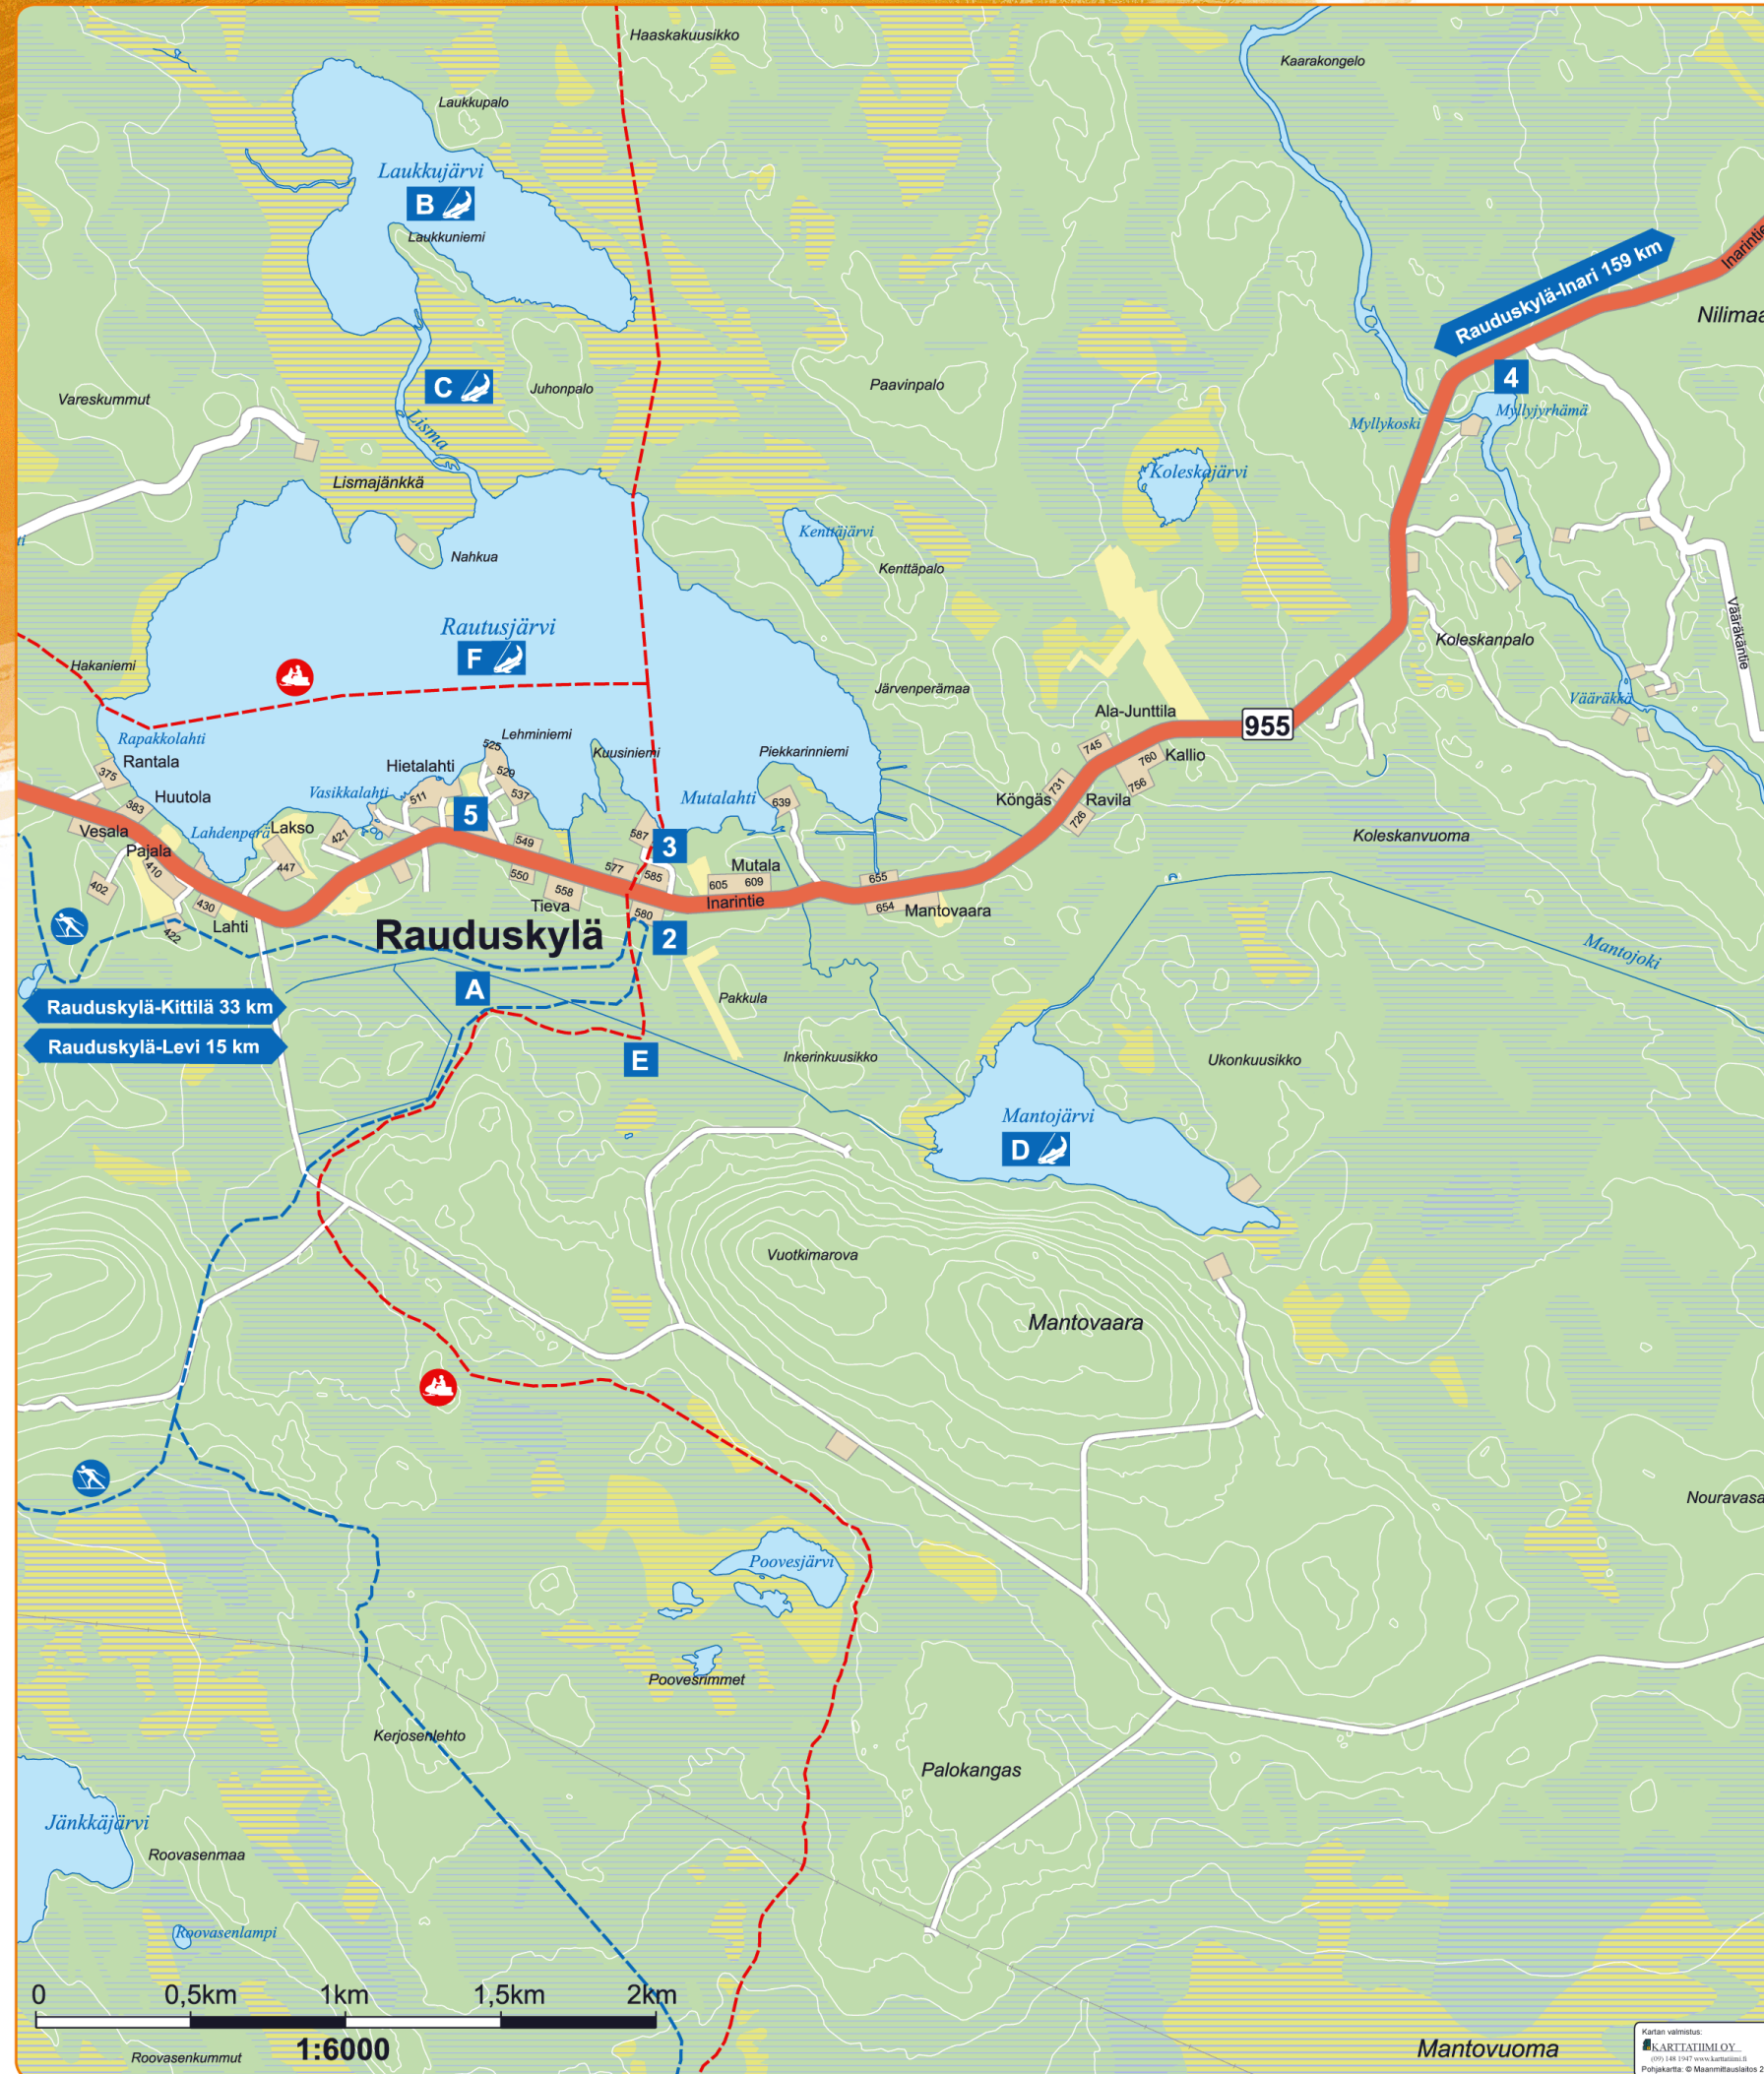

Tässä kylässä - In this village

Rauduskylä on pieni järvenrantakylä, jossa on vanhaa rakennuskantaa komeine talonpöykäkalasteineen ja perinteisine pihapiireineen. Vesien ympäröimässä luonnonmaisemallisessa kylässä yhdistyvät peräpohjalainen rakennuskanta ja tunturien kehystämät järvenmaisemat rauhalliseksi kokonaisuudeksi. Rauduskylä on arvioitu valtakunnallisesti arvokkaaksi maisema-alueeksi.

Rauduskylä is a small lakeside village with an old building stock that includes traditional yards and attractive rustic housing. This village, surrounded by water and natural scenery, offers a peaceful combination of building styles of Southern Lapland with a landscape of lakes framed by fells. Rauduskylä is a valued landscape area of national importance.

www.kittila.fi/rauduskyla

Käynti- ja luontokohteet - Sights

A Hiihtoladut Ski tracks	D Mantojärvi, kalastus, melonta Lake Mantojärvi, fishing, canoeing
B Laukkujärvi, kalastus, melonta Lake Laukkujärvi, fishing, canoeing	E Moottorikelkkareitit Snowmobile trails
C Lismajoki, kalastus, melonta River Lismajoki, fishing, canoeing	F Rautusjärvi, kalastus, melonta Lake Rautusjärvi, fishing, canoeing

Kylän palvelut - Services

1 Jalkinekorjaamo ja nahkatyöt, Kalevi Väitälä (toimipaikka Kittilässä, ei kartalla)	5 Tyynelän Jentte's, kennel
2 Latukahvila, Kari Kalpio	
3 Leirikeskus	
4 Riistatuulen kennel	

Merkkien selite - Legend

	Moottorikelkkareitti	Snowmobile trail
	Hiihtolatu	Ski track
	Kalastus	Fishing
	Päätie	Main road
	Paikallistie	Local road
	Osoitetie	Road with addresses
	Muu tie	Other road
	Sähkölinja	Power line
	Puro tai oja	Stream or ditch
	Avosuio	Open bog
	Metsä	Forest
	Pelto	Field
	Rakennettu alue	Built-up area
	Suo	Bog/fen/swamp
	Vesialue	River basin / watershed

Olet tässä - You are here

Katso lisää Kittilän palveluita:
Check more services in Kittilä:

www.kittila.fi
www.levi.fi